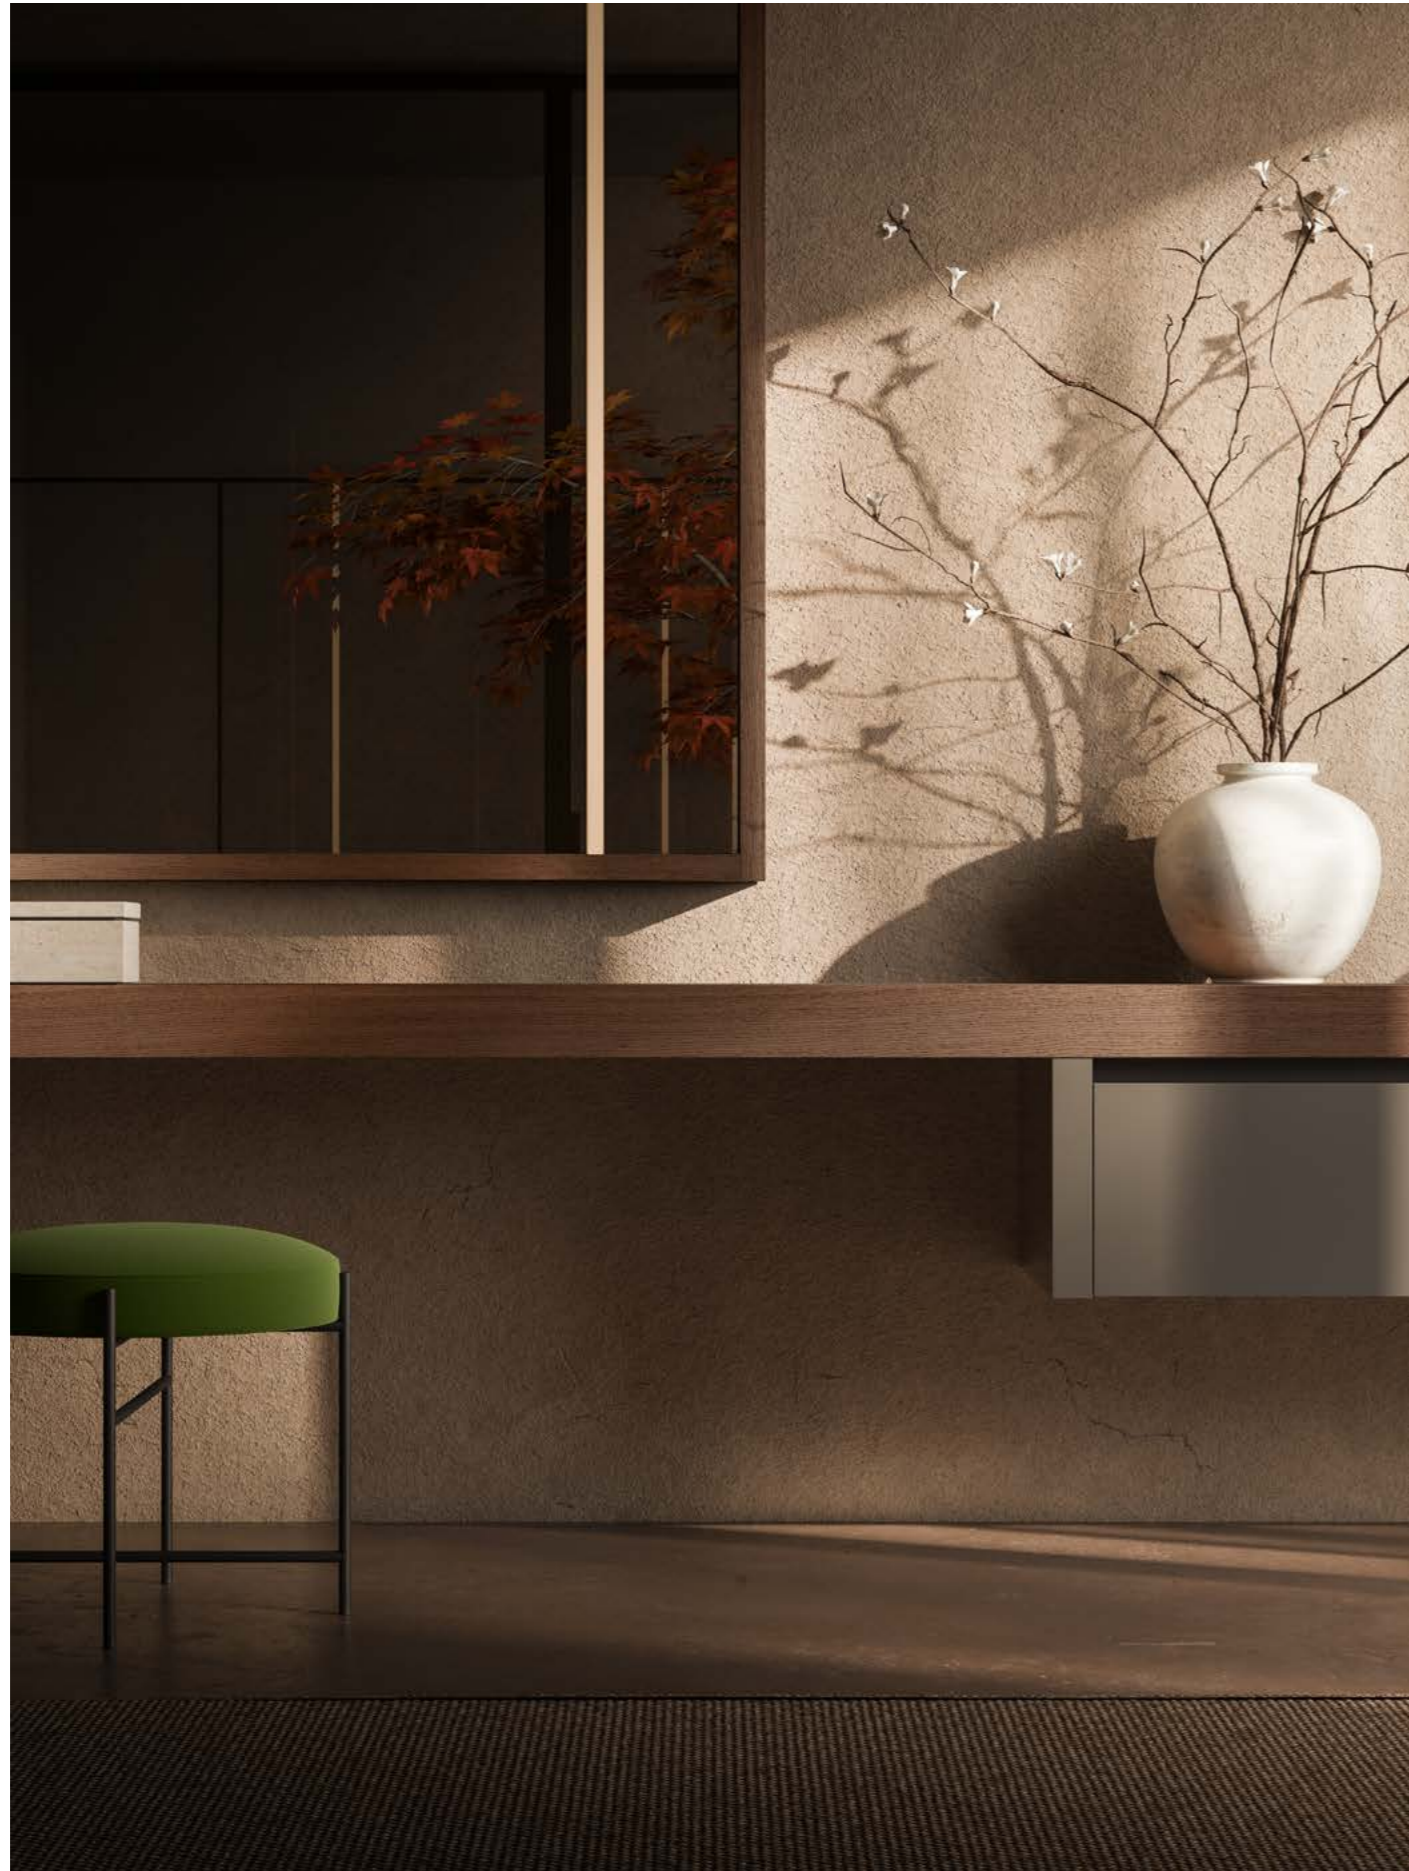

everything is connected by a common, almost imperceptible design thread. Flexibility and the intelligent use of interior space form the basis of the integrated design offer from Boffi. These two aspects are expressed by the brand in the way it develops not only individual products with a unique personality, but in the ability to put forth a complete project that conveys a distinct mood by merging different entities. This interior design philosophy allows for ambiances and environments that are in harmony with how people truly experience the home. It is a manifesto of contemporary architecture and a way of living that looks forward. We invite you to discover it.