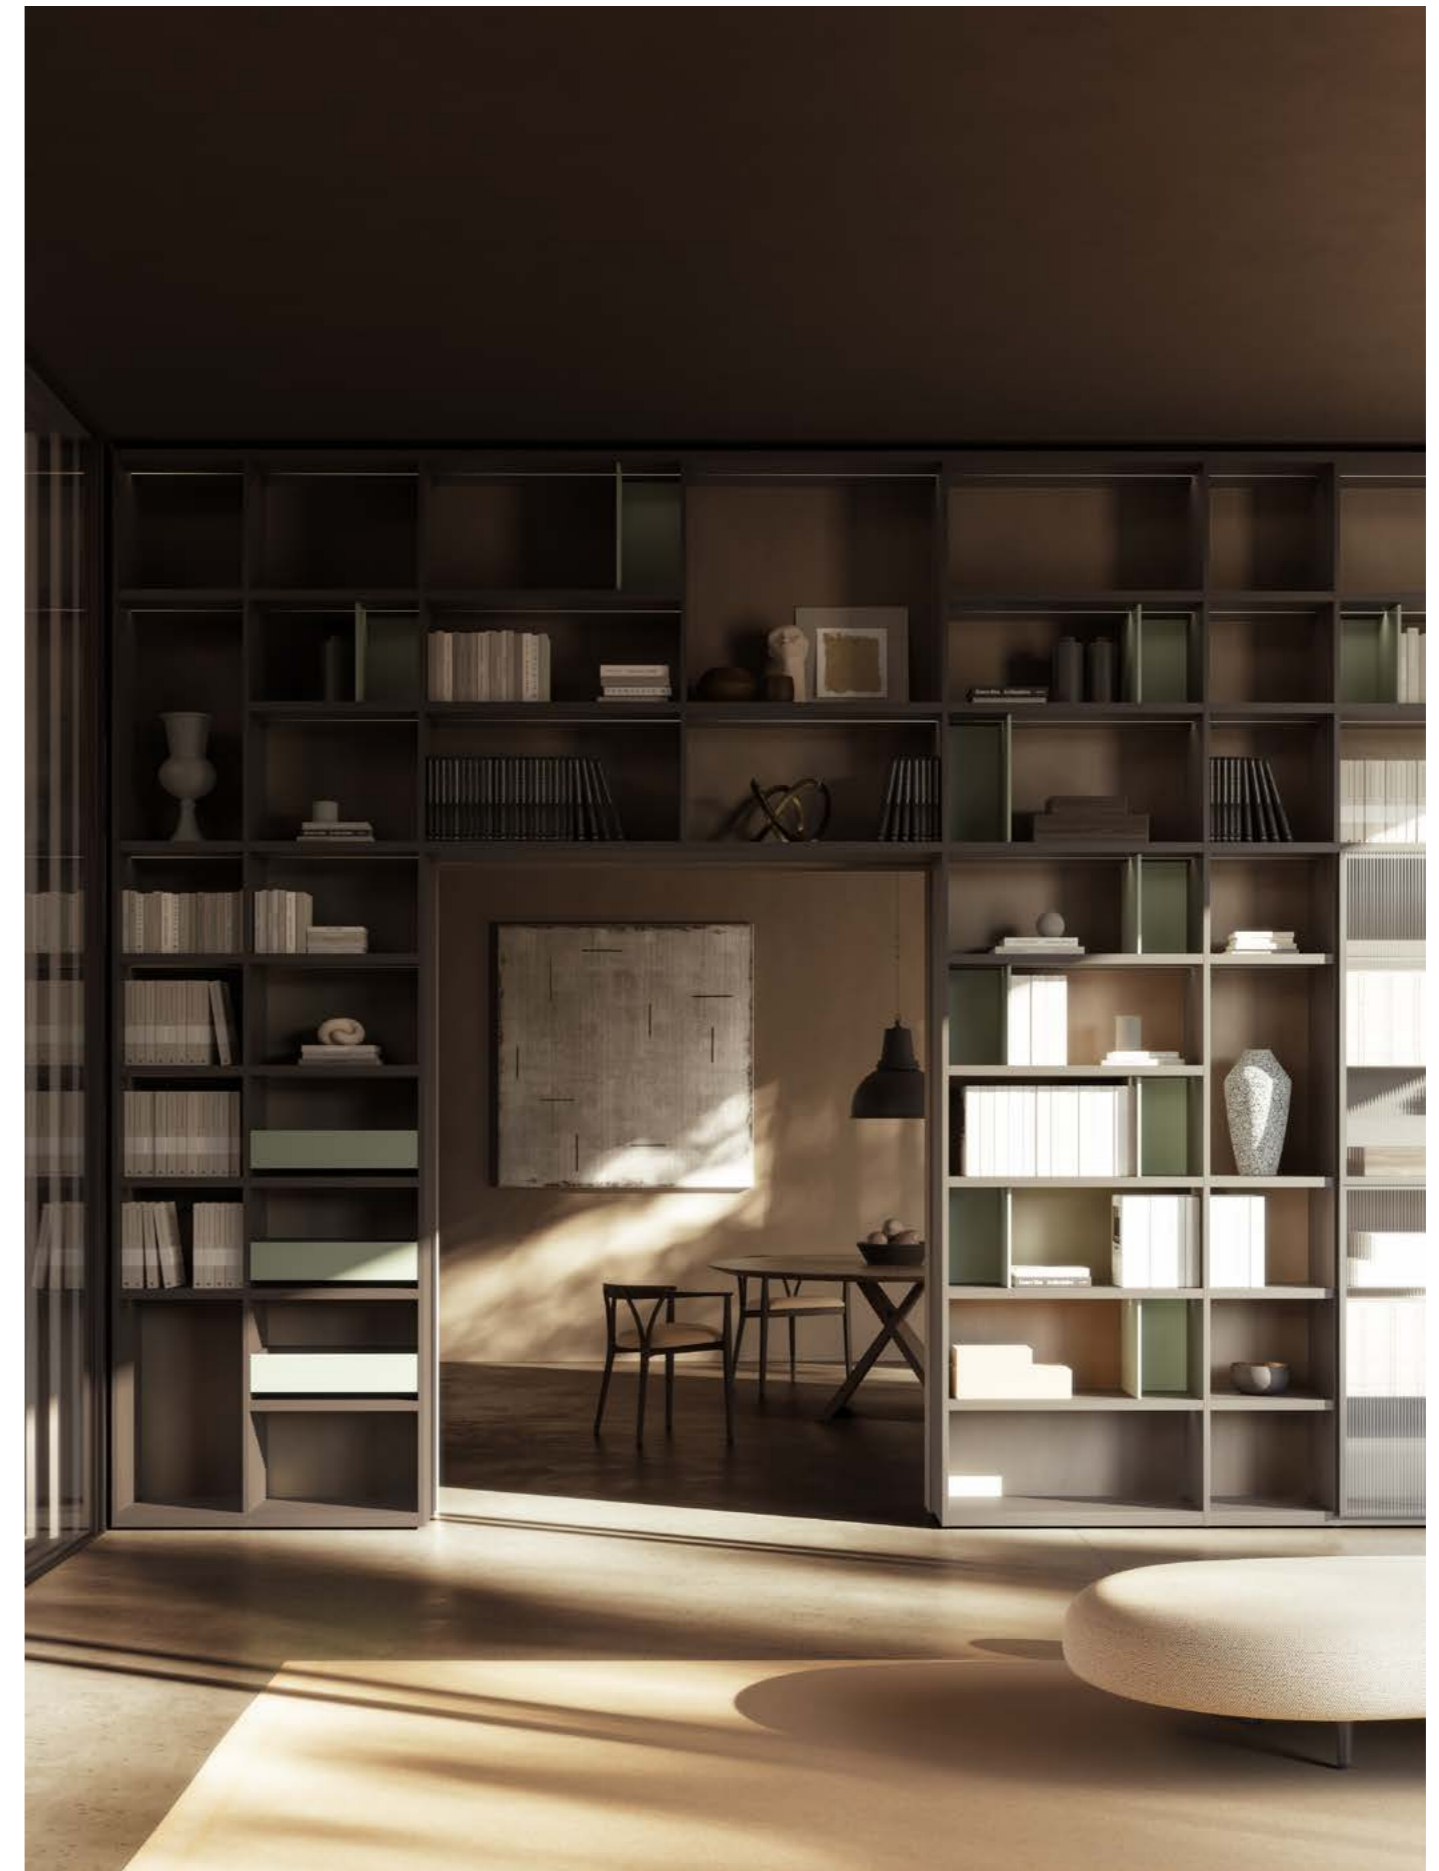

everything is connected by a common, almost imperceptible design thread. Flexibility and the intelligent use of interior space form the basis of the integrated design offer from Boffi. These two aspects are expressed by the brand in the way it develops not only individual products with a unique personality, but in the ability to put forth a complete project that conveys a distinct mood by merging different entities. This interior design philosophy allows for ambiances and environments that are in harmony with how people truly experience the home. It is a manifesto of contemporary architecture and a way of living that looks forward. We invite you to discover it.