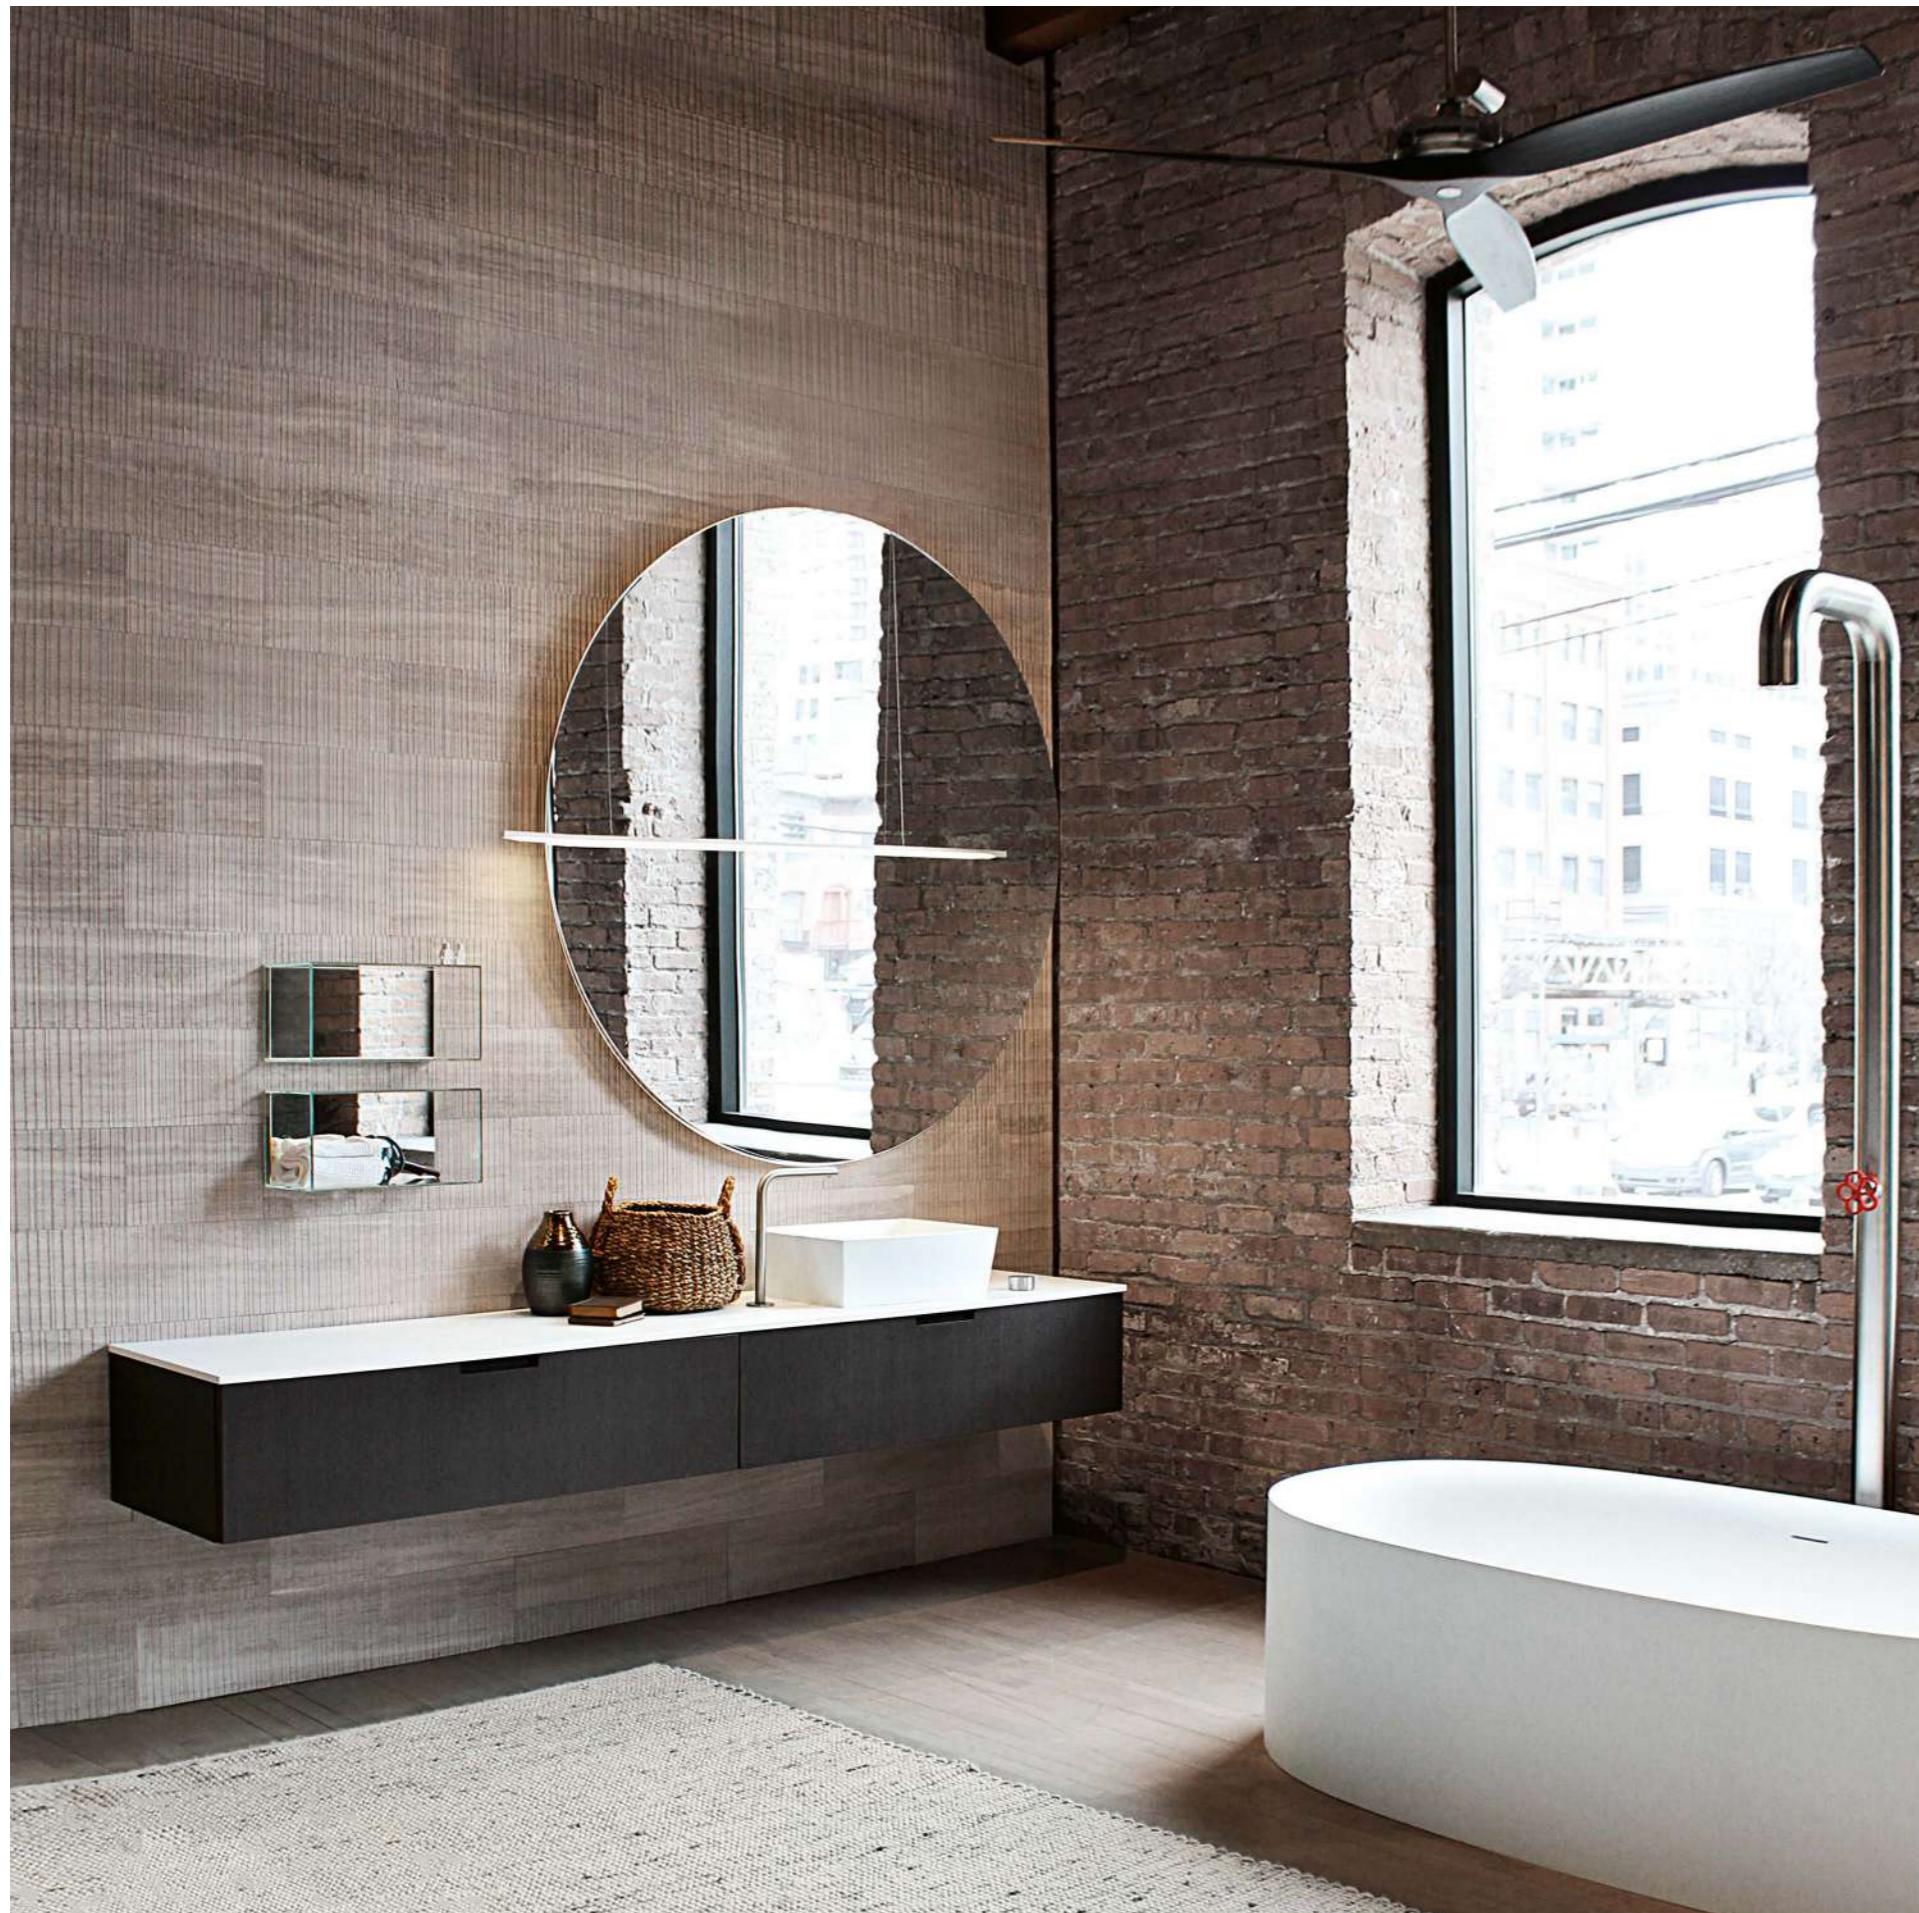

Programma Standard /
P. Lissoni + CRS Boffi 2010
mobili cabinets
Gobi / M. Wanders 2001
lavabo washbasin
AF21 /
N. Fukasawa 2010
rubinetto tap
Lotus / N. Fukasawa 2014
specchio mirror
Giò / CRS Boffi 2014
lampada lamp
Glass / P. Lissoni 2001
mobili a giorno
open-faced wall units
Pipe / M. Wanders 2001
doccia shower
Sabbia / N. Fukasawa 2008
vasca bathtub
Air / G. Gianturco 2002
ventilatore ceiling fan
Ofte / 2014
tappeto rug
122 123